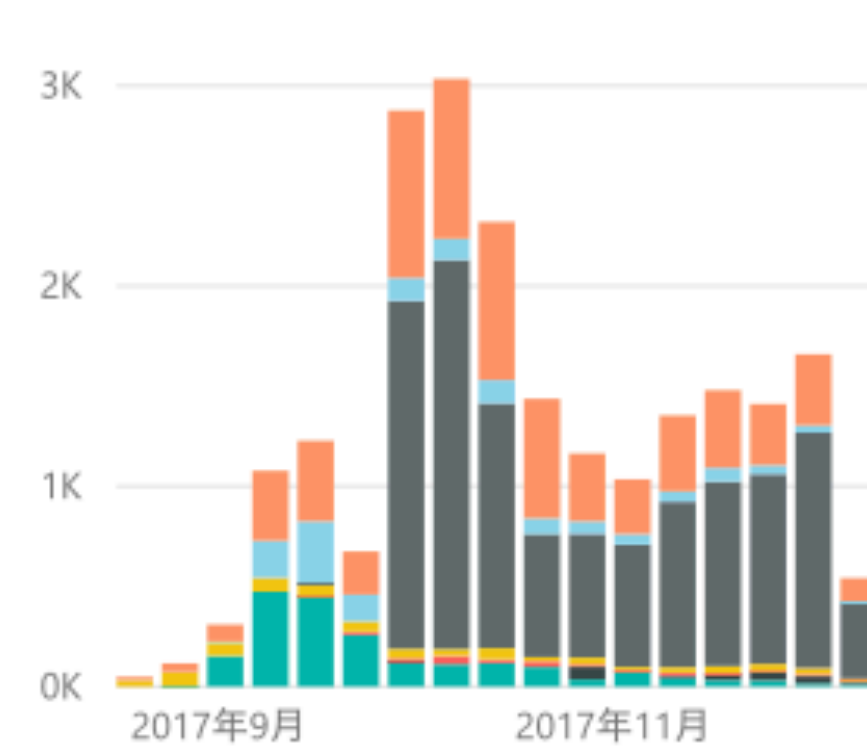

Count Access (date) (separated in terms of conten...

label ● Location - ... ● Location - ... ● Location - ... ▶