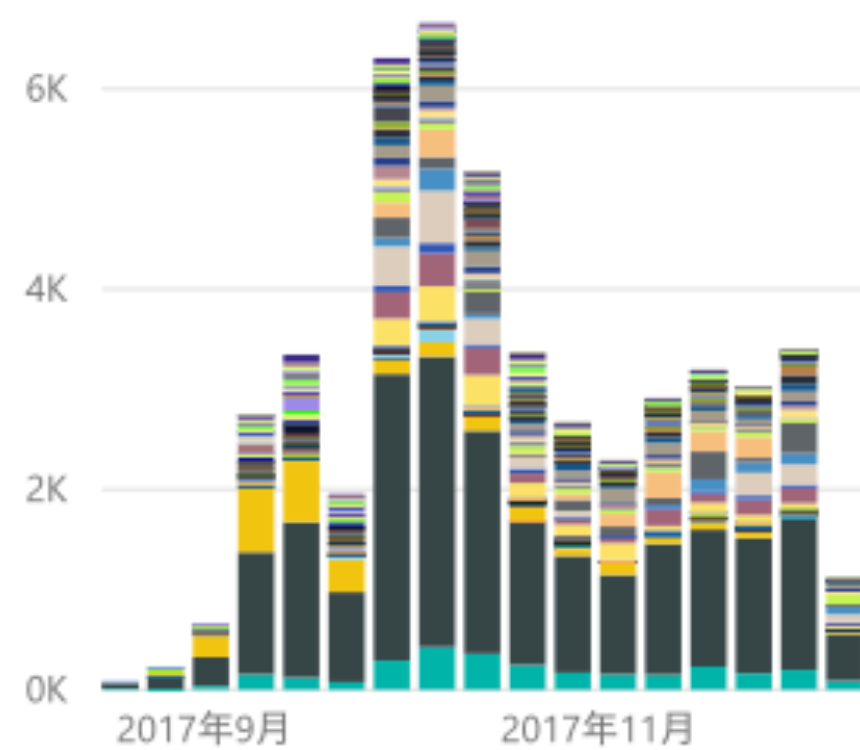

Content Name

すべて

Content Label

すべて

NFC/QR

すべて

Count Access (date) (separated in terms of plates l...

label ● Card Type ... ● Card Type ... ● Card Type ... ▶